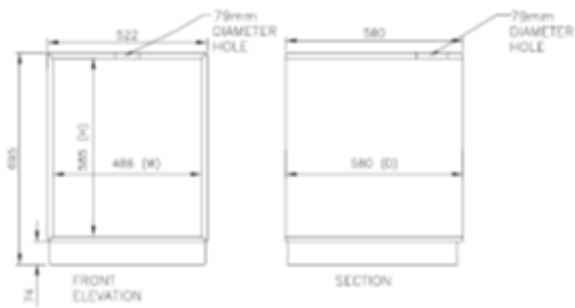

Main Desk Dimensions (from above)

Bottom Pod

Top Pod

 	Woodwork Dimension			
	Classic 2 – Medium Studio Package			
© P Squared Ltd 2014	JOB NUMBER	Drawn By	DWG NO	REV
1-2 Maritime House, Maritime Business Park, Livingstone Road, Hessle, East Yorkshire, HU13 0EG.support@psquared.net +44(0)1482 350 700	n/a	David Boulton	7.1PCI	1
SCALE	1:1	SHEET		1 OF 1