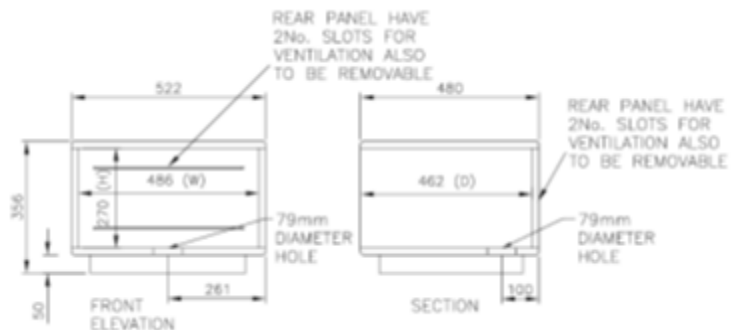

Main Desk Dimensions (from above)

Bottom Pod

Top Pod

 	Woodwork Dimension			
	Classic 2 – Medium Studio Package			
© P Squared Ltd 2014	JOB NUMBER	Drawn By	DWG NO	REV
1-2 Maritime House, Maritime Business Park, Livingstone Road, Hessle, East Yorkshire, HU13 0EG.support@psquared.net +44(0)1482 350 700	n/a	David Boulton	7.1PCI	1
SCALE	1:1	SHEET		1 OF 1